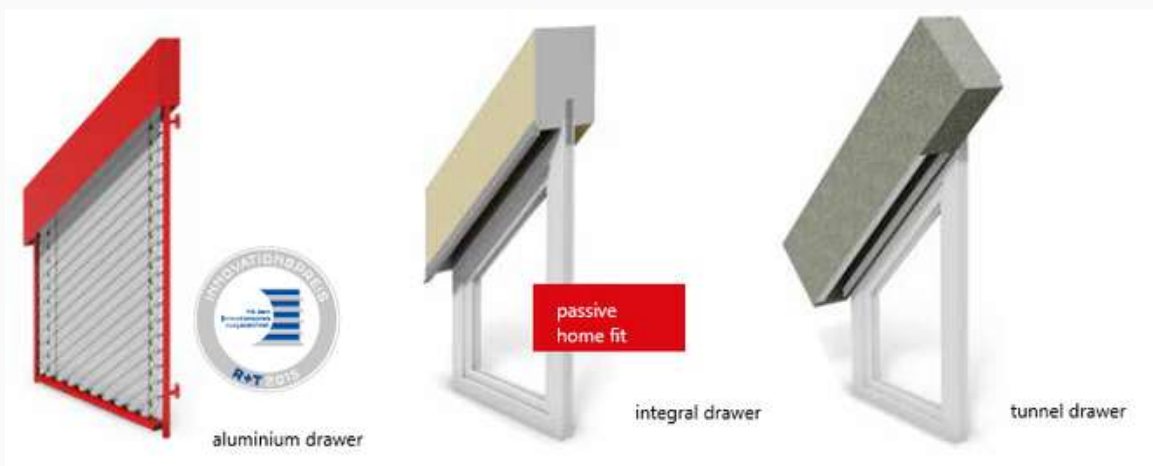

SECURITY BLINDS FOR ASIMETRIC SUN PROTECTION ORIENTABLR

INTRODUCTION:

The Asy-VE angled venetian blind is a venetian blind with a system of slats variable.

For operation, you can combine the standard electric motor with a control remote or a wall switch, it is also possible integration into your home solution intelligent through it.

The 80 mm blades allow a package of very low lamas and therefore hardly remove light when retracted.

As you move, the bottom rail of your blind AsyFlex external venetian fits automatically to the tilt. This ensures a clean workmanship and an optimal finish.

For integrated insulation, Sunon le offers the Combo AF suitable for homes as well as the AFV Combo for the integration into your front insulation.

PHOTOGRAPHIC BOOK